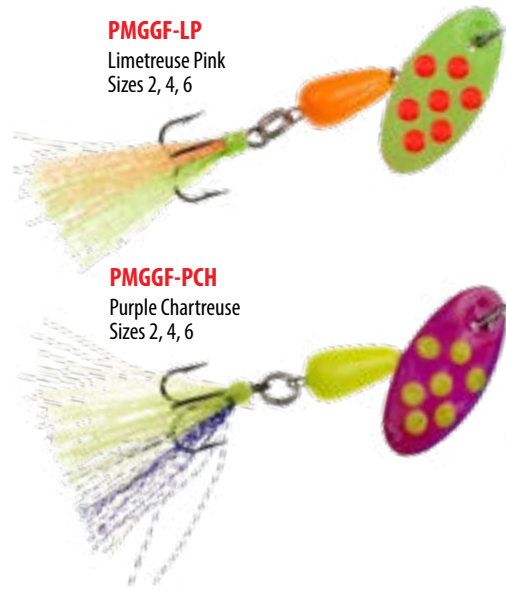

PMGGF-LP
Lime/Pink
Sizes 2, 4, 6

PMGGF-PCH
Purple/Chartreuse
Sizes 2, 4, 6