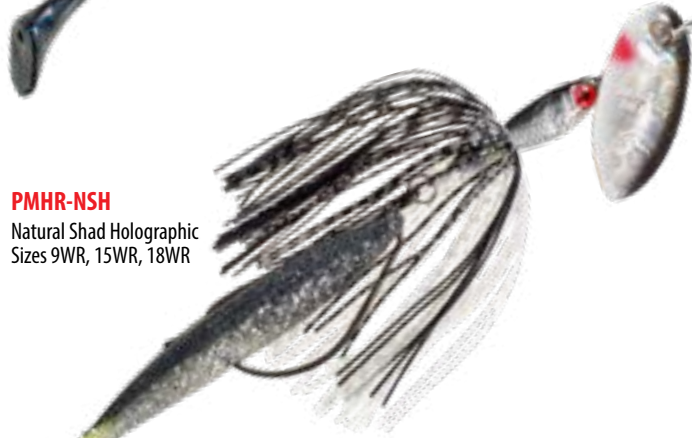

PMHR-NSH
Natural Shad Holographic
Sizes 9WR, 15WR, 18WR