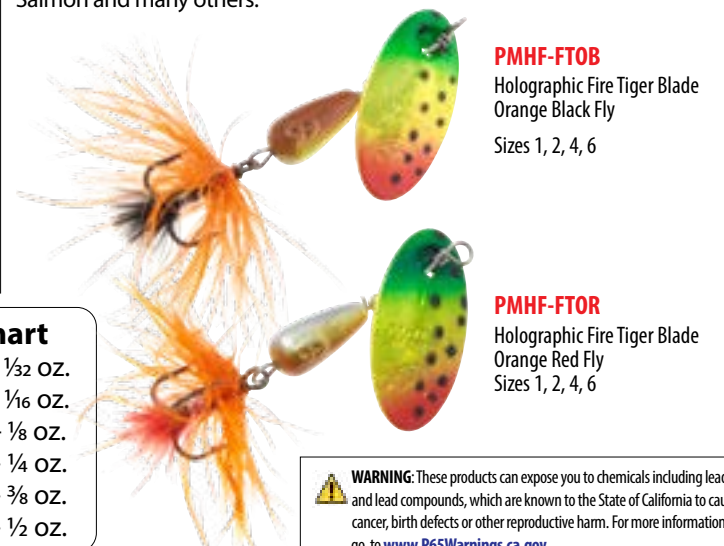

Panther Martin® HolyStrike™ & Classic Holographic & Spinners

The unique and natural holographic patterns shimmer and sparkle in the water, especially when struck by sunlight. The spinning, vibrating action of Panther Martin holographic spinners attracts fish in all kinds of fishing conditions. Great for Trout, Bass, Panfish, Pike, Perch, Walleye, Salmon and many other species.

Panther Martin® Holographic Red Hook Spinners

It's no secret that fish are attracted to the color red. It has been proven that adding the color red to already effective fishing lures makes them more effective. Red is the color that makes fish strike because it suggests feeding. When feeding, the gills of the fish become engorged with blood, known as "Gill Flash".

PMHRH-RTH
Holographic Rainbow Trout Red Hook
Sizes 1, 2, 4, 6, 9, 15

PMHRH-SPB
Holographic Spotted Blue Red Hook
Sizes 1, 2, 4, 6, 9, 15

Panther Martin® Holographic Fly

These holographic Panther Martin flies are offered in two dressed colors - Orange Black and Orange Red. They are killers on Trout, Bass, Pike, Walleye, Salmon and many others.