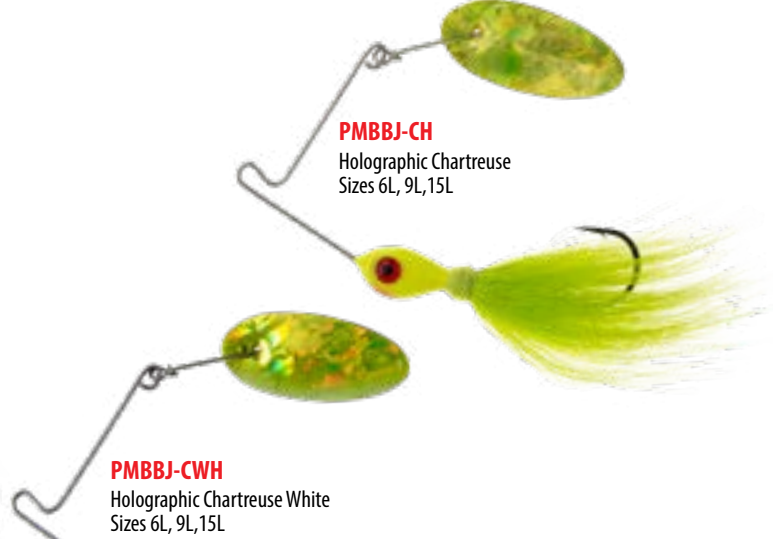

Outfitted with a Mustad® 1/O Black Nickel Opti-Angle Needle Point, Round Bend Hook on size 1/8 oz. and Mustad® 2/O Black Nickel Opti-Angle Needle Point, Round Bend Hook on sizes 1/4 oz. & 3/8 oz. Each lure is outfitted with a hand-tied Bucktail jighead body.

Available in 6 colors, 3 sizes - 1/8 oz., 1/4 oz., 3/8 oz.

PMBBJ-BBH
 Holographic BlueBlack
 Sizes 6L, 9L, 15L

PMBBJ-BKH
 Holographic Black
 Sizes 6L, 9L, 15L

PMBBJ-CWH
 Holographic Chartreuse White
 Sizes 6L, 9L, 15L

PMBBJ-SWH
 Holographic Silver White
 Sizes 6L, 9L, 15L

PMBBJ-BOH
 Holographic Brown Orange
 Sizes 6L, 9L, 15L

Size Chart
 Size 6L - 1/8 oz. - 1/O Hook
 Size 9L - 1/4 oz. - 2/O Hook
 Size 15L - 3/8 oz. - 2/O Hook